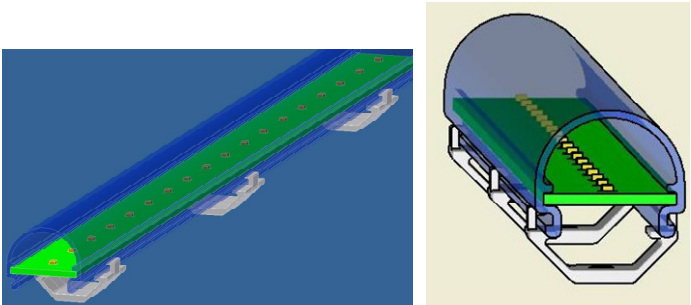

**Technical Data (Optional AC/DC Converter Available)**

Part Number	CCT	Lumens	CRI	Input Voltage	Watt/Foot	Length
LEDSTRIP24V27W	2700K	172	80	24vAC/31vDC	2.5W	18" (474 mm)
LEDSTRIP24V35N	3500K	216	80	24vAC/31vDC	2.5W	18" (474 mm)
LEDSTRIP24V45N	4500K	252	80	24vAC/31vDC	2.5W	18" (474 mm)
LEDSTRIP24V55C	5500K	252	80	24vAC/31vDC	2.5W	18" (474 mm)

# LC&S's LumenRay™ CL

Flexible Installation at Multiple Angles

■ 指向特性  
Directivity

Viewing Angle

Optional Dust Sleeve Cover Accessory