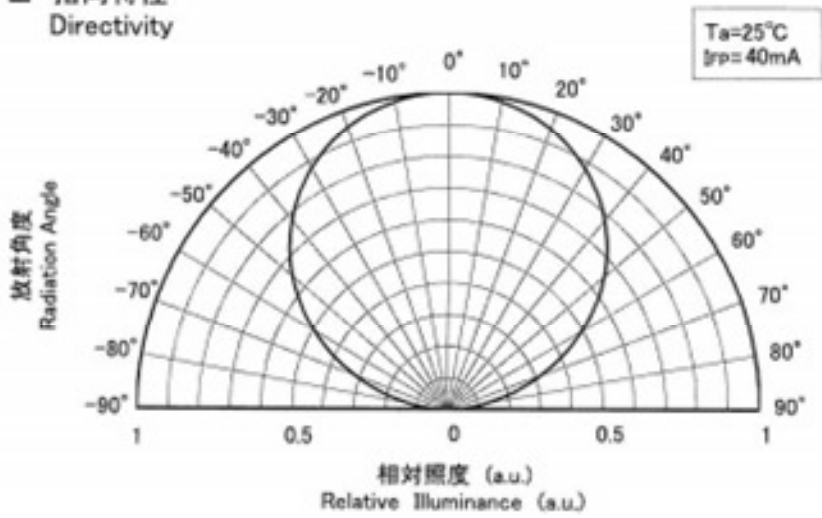

**Technical Data (Optional AC/DC Converter Available)**

Part Number	CCT	Lumens	CRI	Input Voltage	Watt/Foot	Length
LEDSTRIP24V27W	2700K	172	80	24vAC/31vDC	2.5W	18" (474 mm)
LEDSTRIP24V35N	3500K	216	80	24vAC/31vDC	2.5W	18" (474 mm)
LEDSTRIP24V45N	4500K	252	80	24vAC/31vDC	2.5W	18" (474 mm)
LEDSTRIP24V55C	5500K	252	80	24vAC/31vDC	2.5W	18" (474 mm)

# LC&S's LumenRay™ CL

Flexible Installation at Multiple Angles

■ 指向特性  
Directivity

Viewing Angle

Optional Dust Sleeve Cover Accessory