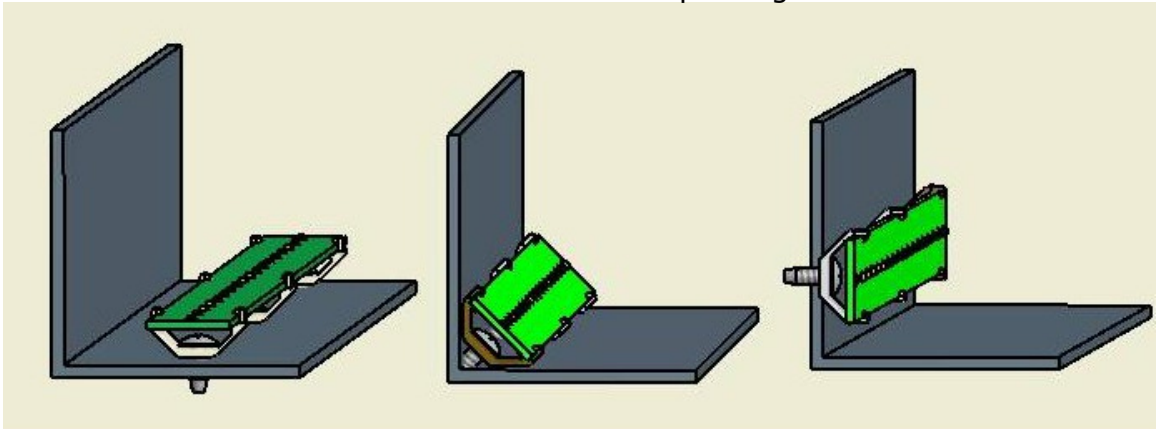

**LumenRay™ CL**  
**LED Cove Lighting**  
 Innovative Interior Lighting Solutions

**LED Accent Lighting for Interiors**

**Key Benefits**

- Drop-in replacement for traditional festoon lighting
- Easy flexible installation
- Excellent uniform lighting
- Energy Savings when compared to other traditional light sources
- Long lifetime, reduced maintenance costs
- Ultra slim profile

**Technical Data (Optional AC/DC Converter Available)**

Part Number	CCT	Lumens	CRI	Input Voltage	Watt/Foot	Length
LEDSTRIP24V27W	2700K	172	80	24vAC/31vDC	2.5W	18" (474 mm)
LEDSTRIP24V35N	3500K	216	80	24vAC/31vDC	2.5W	18" (474 mm)
LEDSTRIP24V45N	4500K	252	80	24vAC/31vDC	2.5W	18" (474 mm)
LEDSTRIP24V55C	5500K	252	80	24vAC/31vDC	2.5W	18" (474 mm)

# LC&S's LumenRay™ CL

Flexible Installation at Multiple Angles

■ 指向特性  
Directivity

Viewing Angle

Optional Dust Sleeve Cover Accessory